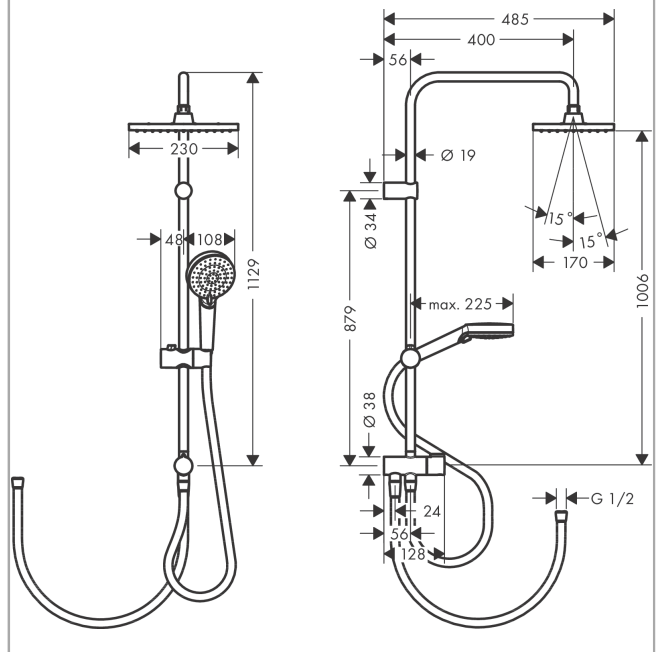

**Vernis Shape**

**Showerpipe 230 1jet Reno EcoSmart**

Surfaces: **Chrome**    Article Number: **26289000**

**Description**

**product features**

- consists of: overhead shower, hand shower, shower hose, hand shower holder
- overhead shower Vernis Shape 230 1jet
- shower head size overhead shower: 230 x 170 mm
- spray type overhead shower: Rain
- ball-joint: overhead shower angle adjustable
- spray type hand shower: Rain, IntenseRain
- maximum flow rate at 3 bar: 8,7 l/min
- minimum flow pressure: 1 bar
- operating pressure: min. 1 bar/max. 10 bar
- mounting type: exposed installation
- shower bar diameter: 19 mm
- height-adjustable slider with locking push-button slider
- shower arm length: 400 mm
- water connection: Metaflex shower hose 80 cm and 160 cm
- connection dimension: DN15
- connection thread G 1/2

**Technology**

**Product image**

**Scale drawing**

**Vernis Shape**  
**Showerpipe 230 1jet Reno EcoSmart**  
 Surfaces: **Chrome** Article Number: **26289000**